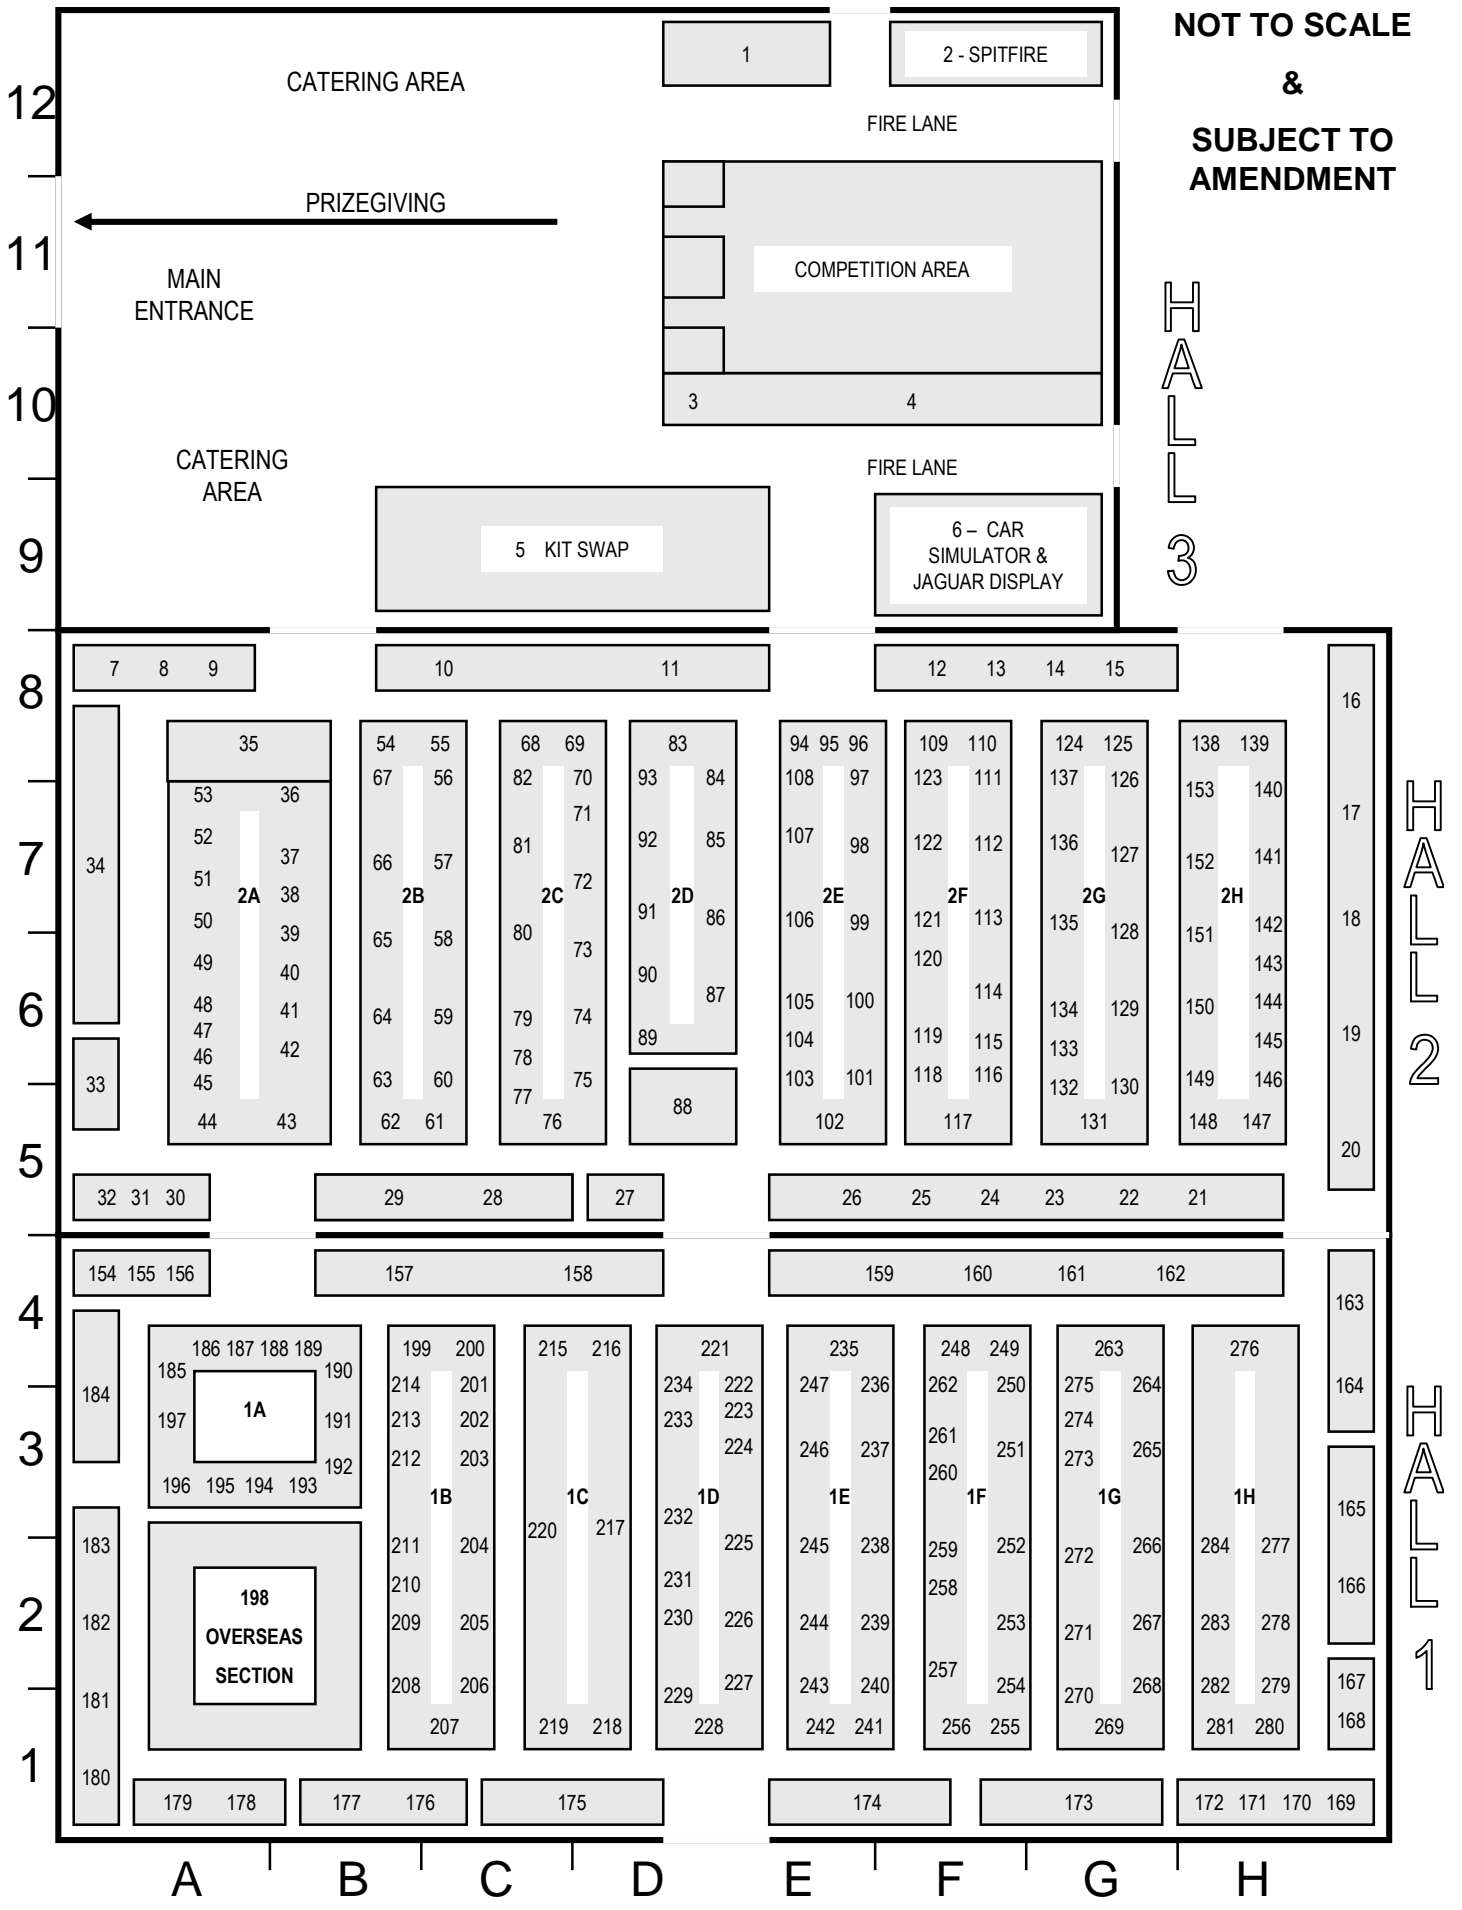

# IPMS (UK) SCALE MODELWORLD 2011 – VISITOR GUIDE

AT SMW 11 IPMS (UK) IS SUPPORTING THE RNLI (FOYER) & THE ROYAL BRITISH LEGION